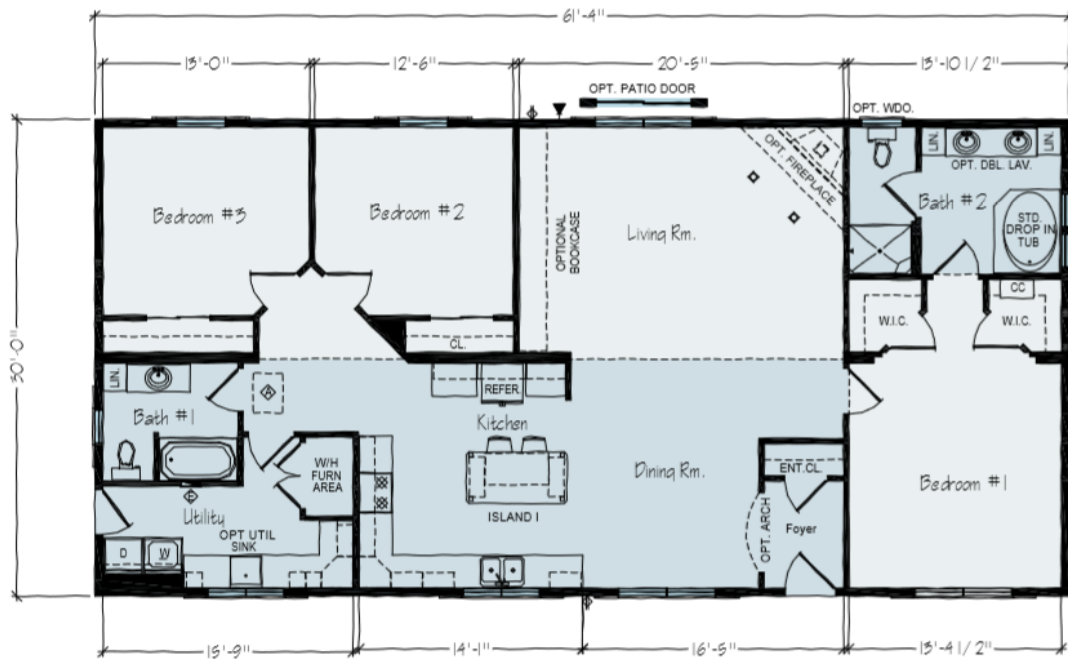

EVERETT

- Luxurious Private Bathroom
- Two Walk-in Closets in Master Bedroom
- Spacious Living Room For Entertaining
- Fireplace
- Main Floor Laundry
- Kitchen Island

1680/1840 Sq. Ft. | 3 Bedrooms | 2 Bath

VISIT US AT: VERTICALWORKSINC.COM

 BECOME A FAN OF VERTICAL WORKS, INC.

EVERETT

First Floor

Basement Option

Optional Floor Plan B

Basement Option

OPTIONAL BUMP OUT WITH SHED OR GABLE ROOF