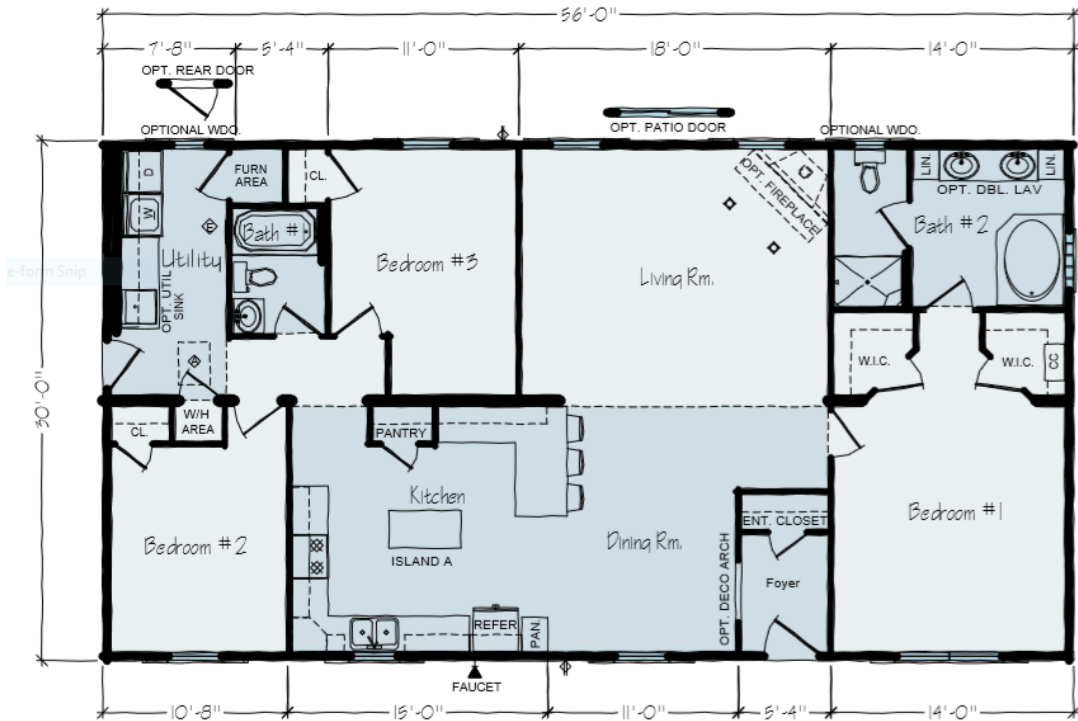

EVERETT

- Luxurious Private Bathroom
- Two Walk-in Closets in Master Bedroom
- Spacious Living Room For Entertaining
- Fireplace
- Main Floor Laundry
- Kitchen Island

1680/1840 Sq. Ft. | 3 Bedrooms | 2 Bath

VISIT US AT: VERTICALWORKSINC.COM

 BECOME A FAN OF VERTICAL WORKS, INC.

EVERETT

First Floor

Basement Option

Optional Floor Plan B

Basement Option

OPTIONAL BUMP OUT WITH SHED OR GABLE ROOF