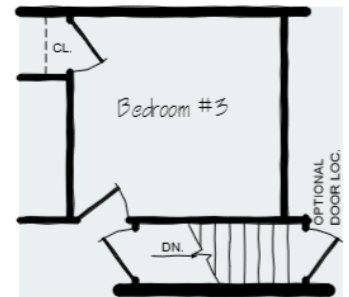

EVERETT

- Luxurious Private Bathroom
- Two Walk-in Closets in Master Bedroom
- Spacious Living Room For Entertaining
- Fireplace
- Main Floor Laundry
- Kitchen Island

1680/1840 Sq. Ft. | 3 Bedrooms | 2 Bath

VISIT US AT: VERTICALWORKSINC.COM

 BECOME A FAN OF VERTICAL WORKS, INC.

EVERETT

First Floor

Basement Option

Optional Floor Plan B

Basement Option

OPTIONAL BUMP OUT WITH SHED OR GABLE ROOF