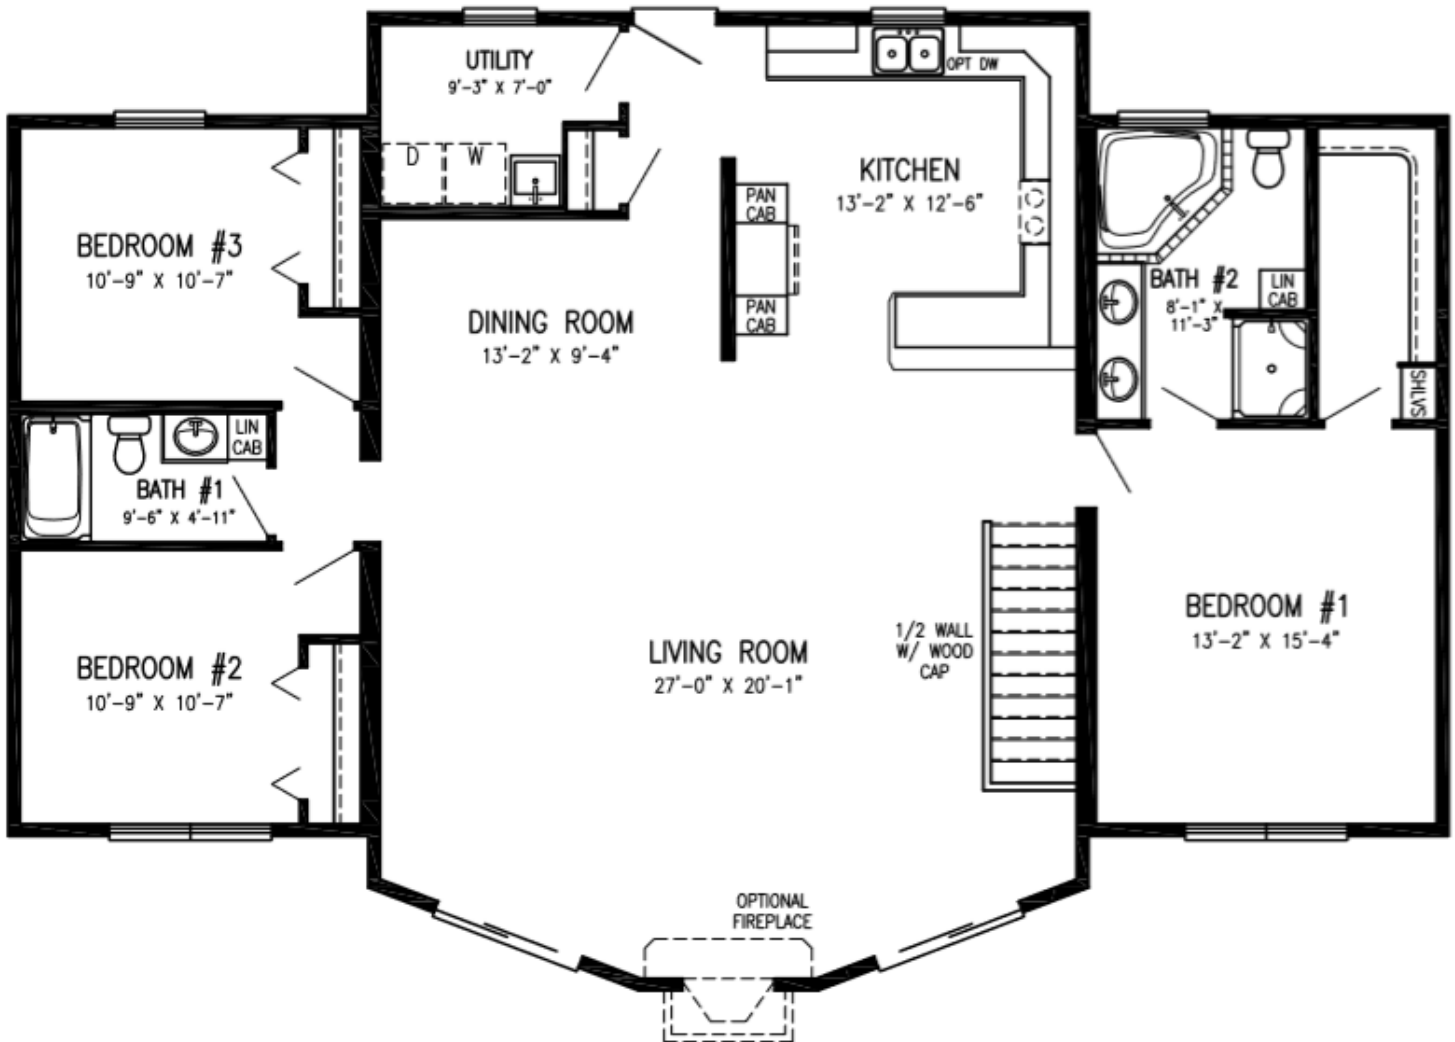

ELLISON

sales@verticalworksinc.com
P:414.762.0950 | F:414.762.0955

3123 S. Memorial Dr. | Mt. Pleasant, WI 53403
101 Parr Ave. | Spicewood, TX 78669

SHERWIN WILLIAMS

MERILLAT CABINETRY

VISIT US AT: VERTICALWORKSINC.COM