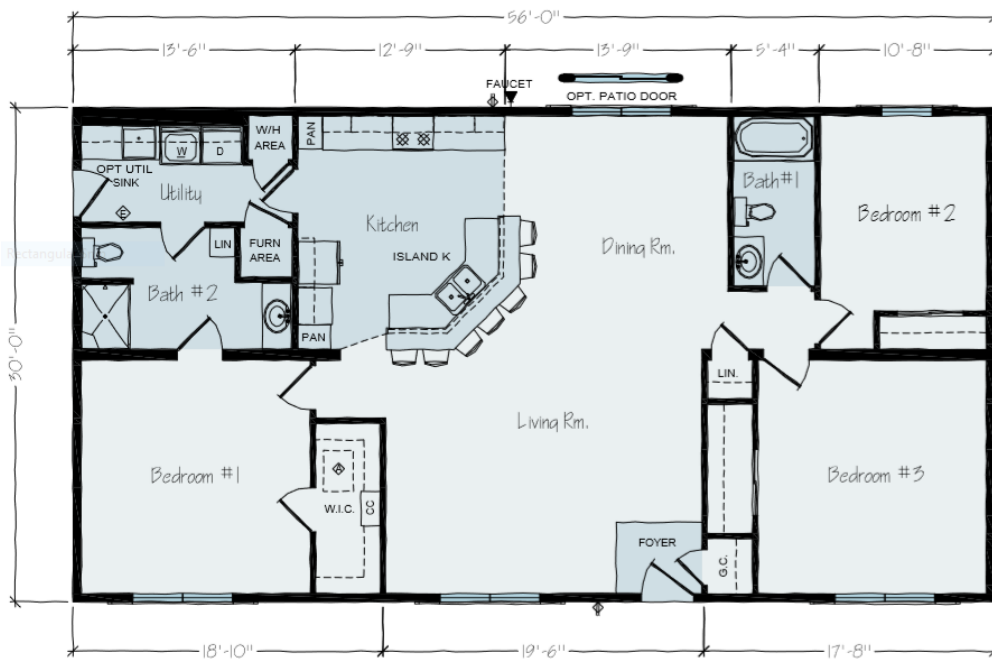

EDGEWOOD

- Walk-in Closet In Master Bedroom
- Main Floor Laundry
- Large Kitchen Island
- Bathroom Access From Master Bedroom
- Spacious living room
- Spacious Family Room

1680/1920 Sq. Ft. | 3/4 Bedrooms | 2 Bath

VISIT US AT: VERTICALWORKSINC.COM

 BECOME A FAN OF VERTICAL WORKS, INC.

EDGEWOOD

First Floor

Basement Option

Optional Floor Plan B

sales@verticalworksinc.com
P:414.762.0950 | F:414.762.0955

3123 S. Memorial Dr. | Mt. Pleasant, WI 53403
101 Parr Ave. | Spicewood, TX 78669