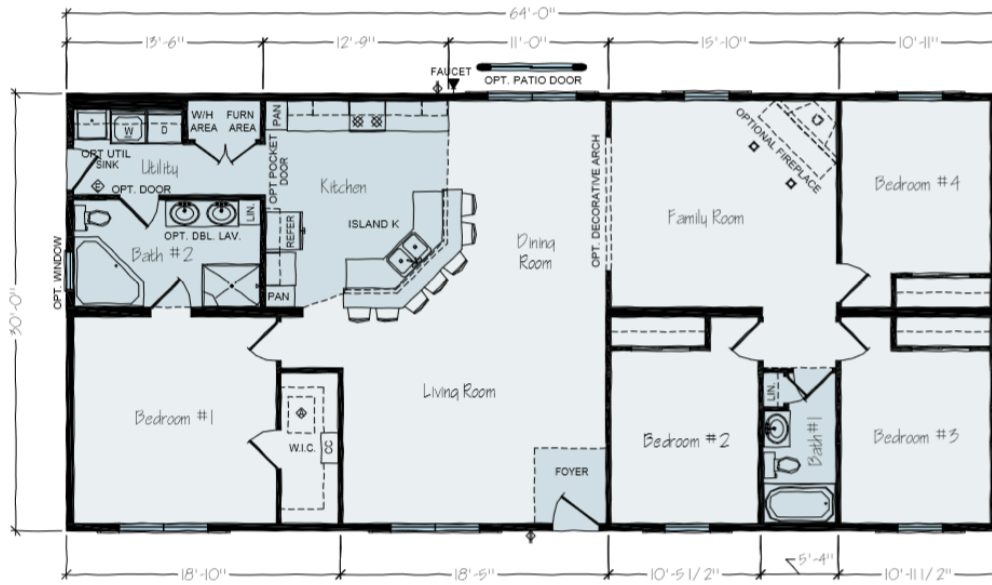

EDGEWOOD

- Walk-in Closet In Master Bedroom
- Main Floor Laundry
- Large Kitchen Island
- Bathroom Access From Master Bedroom
- Spacious living room
- Spacious Family Room

1680/1920 Sq. Ft. | 3/4 Bedrooms | 2 Bath

VISIT US AT: VERTICALWORKSINC.COM

 BECOME A FAN OF VERTICAL WORKS, INC.

EDGEWOOD

First Floor

Basement Option

Optional Floor Plan B

sales@verticalworksinc.com
P:414.762.0950 | F:414.762.0955

3123 S. Memorial Dr. | Mt. Pleasant, WI 53403
101 Parr Ave. | Spicewood, TX 78669