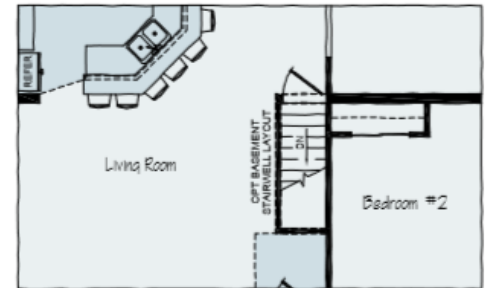

EDGEWOOD

- Walk-in Closet In Master Bedroom
- Main Floor Laundry
- Large Kitchen Island
- Bathroom Access From Master Bedroom
- Spacious living room
- Spacious Family Room

1680/1920 Sq. Ft. | 3/4 Bedrooms | 2 Bath

VISIT US AT: VERTICALWORKSINC.COM

 BECOME A FAN OF VERTICAL WORKS, INC.

EDGEWOOD

First Floor

Basement Option

Optional Floor Plan B

sales@verticalworksinc.com
P:414.762.0950 | F:414.762.0955

3123 S. Memorial Dr. | Mt. Pleasant, WI 53403
101 Parr Ave. | Spicewood, TX 78669