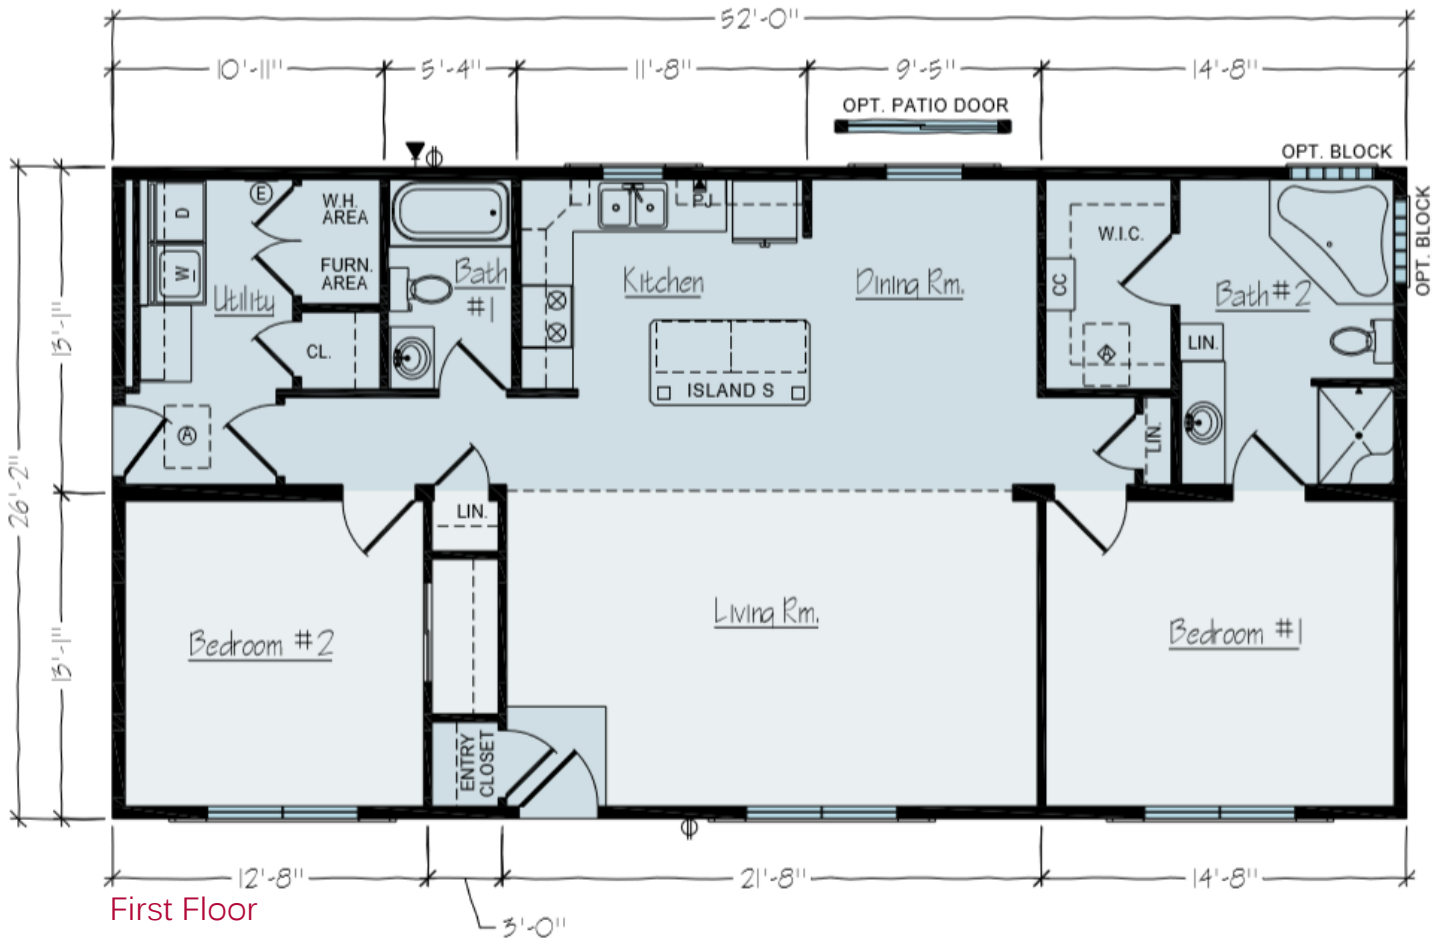

EAGLE CREEK