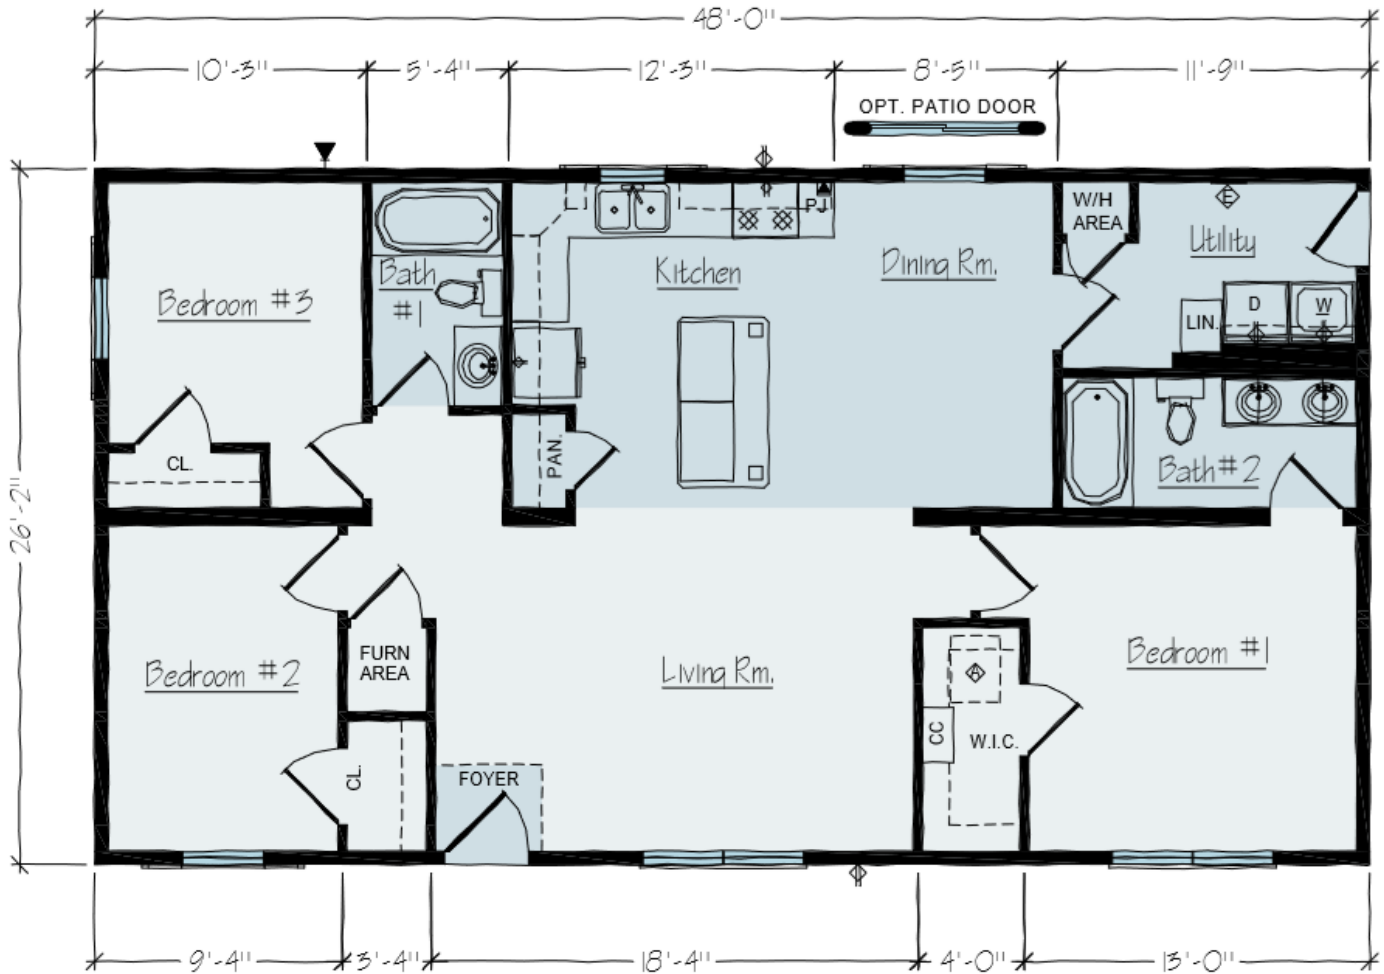

DRIFTWOOD

Basement Option

sales@verticalworksinc.com
P:414.762.0950 | F:414.762.0955

3123 S. Memorial Dr. | Mt. Pleasant, WI 53403
101 Parr Ave. | Spicewood, TX 78669

VISIT US AT: VERTICALWORKSINC.COM