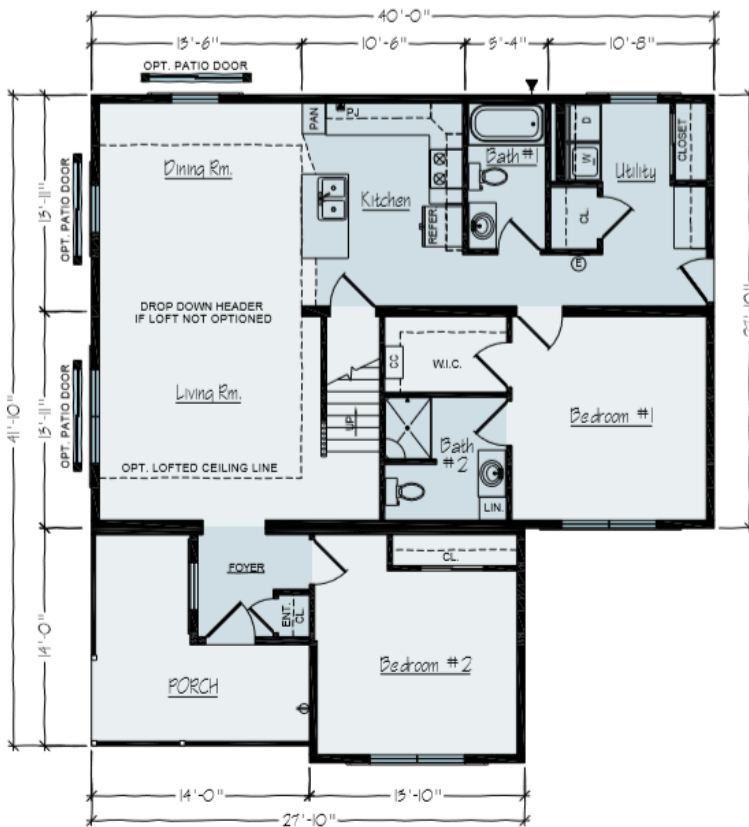

DALLAS

First Floor