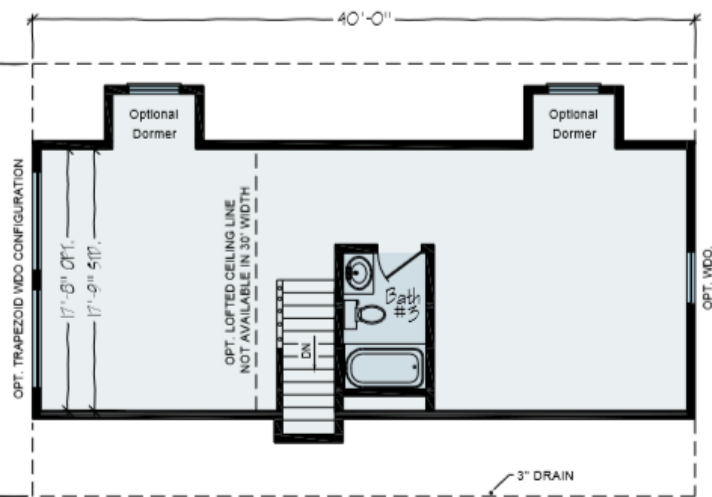

Second Floor (Bonus Room)

sales@verticalworksinc.com
P:414.762.0950 | F:414.762.0955

3123 S. Memorial Dr. | Mt. Pleasant, WI 53403
101 Parr Ave. | Spicewood, TX 78669

VISIT US AT: VERTICALWORKSINC.COM