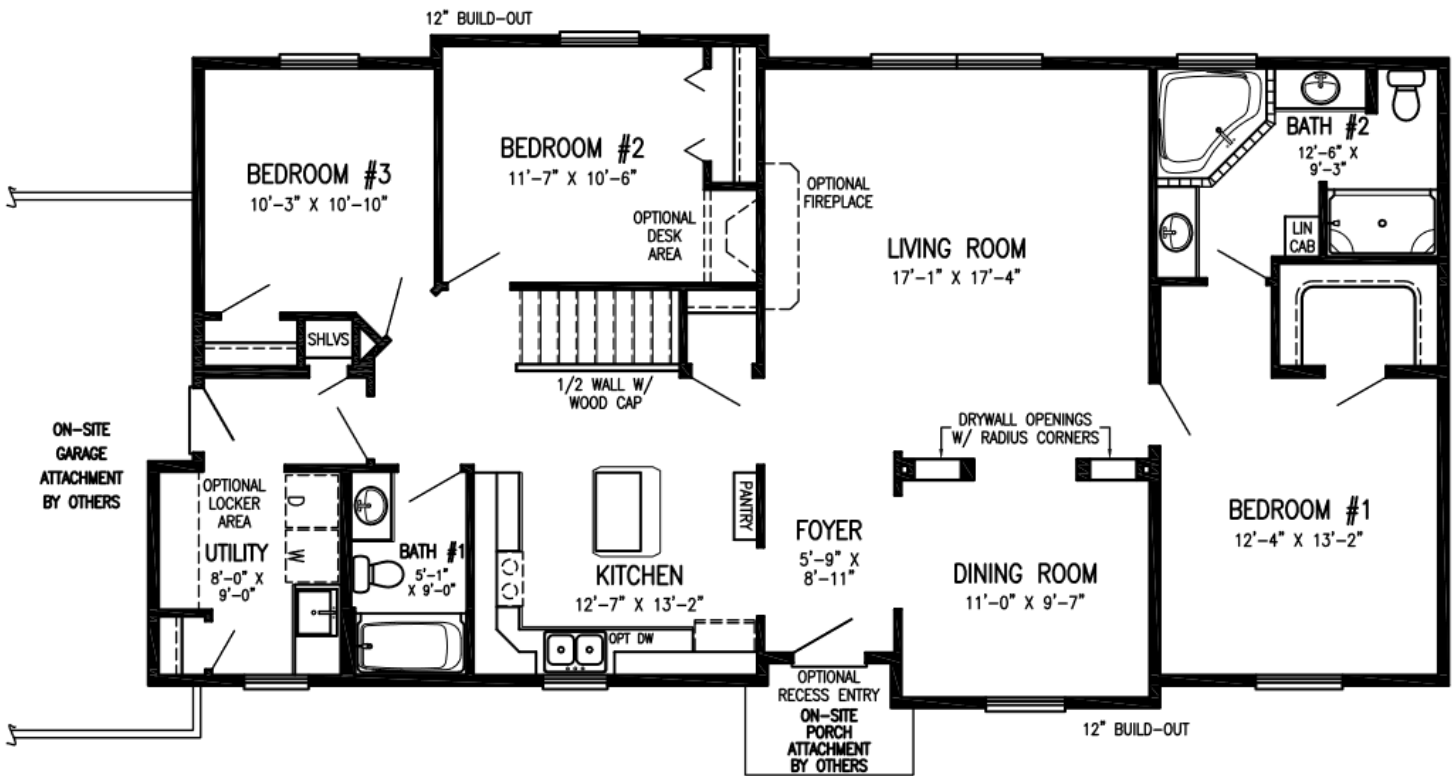

COPPER FALLS

sales@verticalworksinc.com
P:414.762.0950 | F:414.762.0955

3123 S. Memorial Dr. | Mt. Pleasant, WI 53403
101 Parr Ave. | Spicewood, TX 78669

SHERWIN WILLIAMS

MERRILLAT CABINETRY

KOHLER

SCHLAGE

MASONITE

GAF

ZIPsystem

VISIT US AT: VERTICALWORKSINC.COM