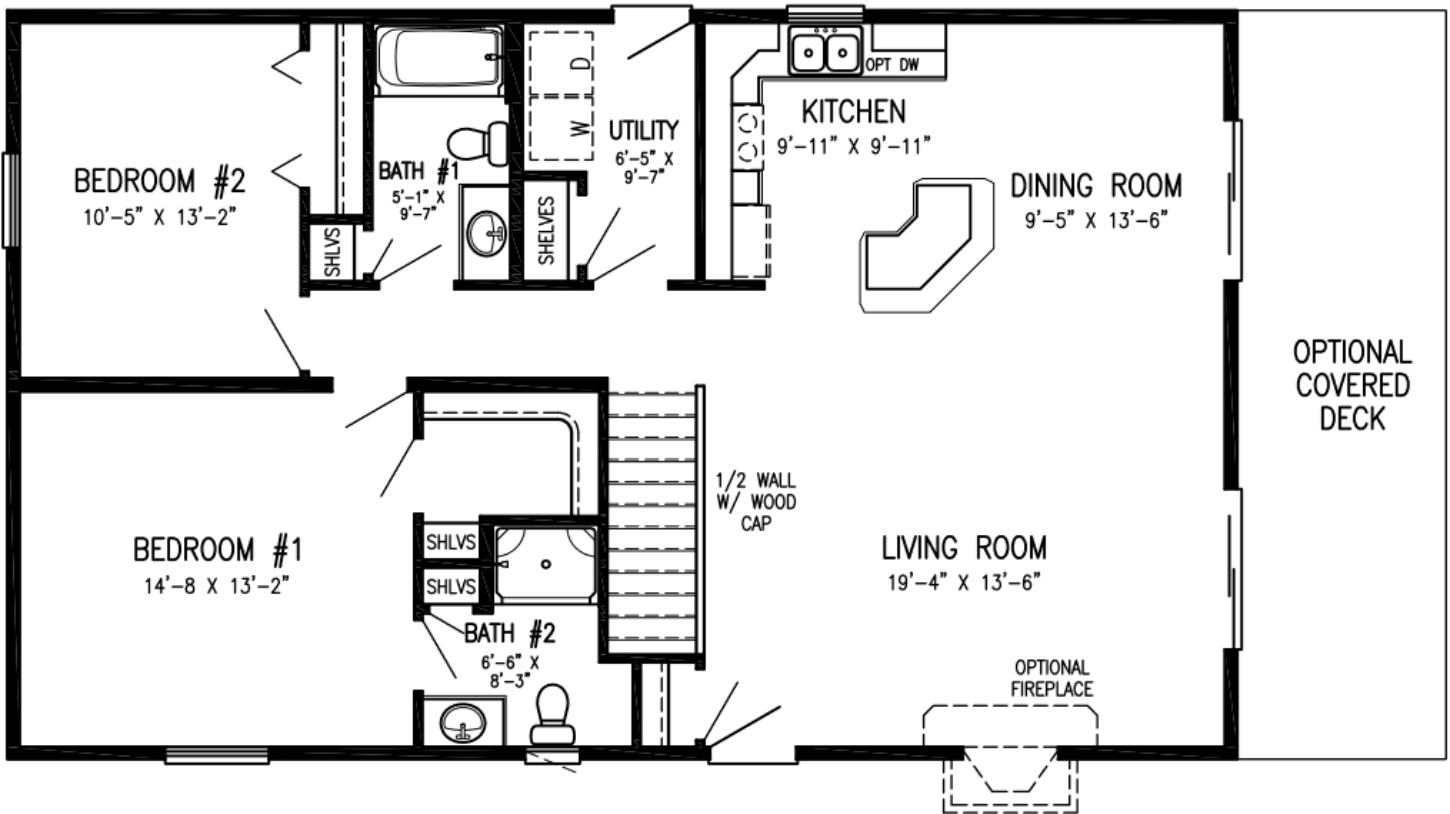

CHERNEY

sales@verticalworksinc.com
P:414.762.0950 | F:414.762.0955

3123 S. Memorial Dr. | Mt. Pleasant, WI 53403
101 Parr Ave. | Spicewood, TX 78669

VISIT US AT: VERTICALWORKSINC.COM