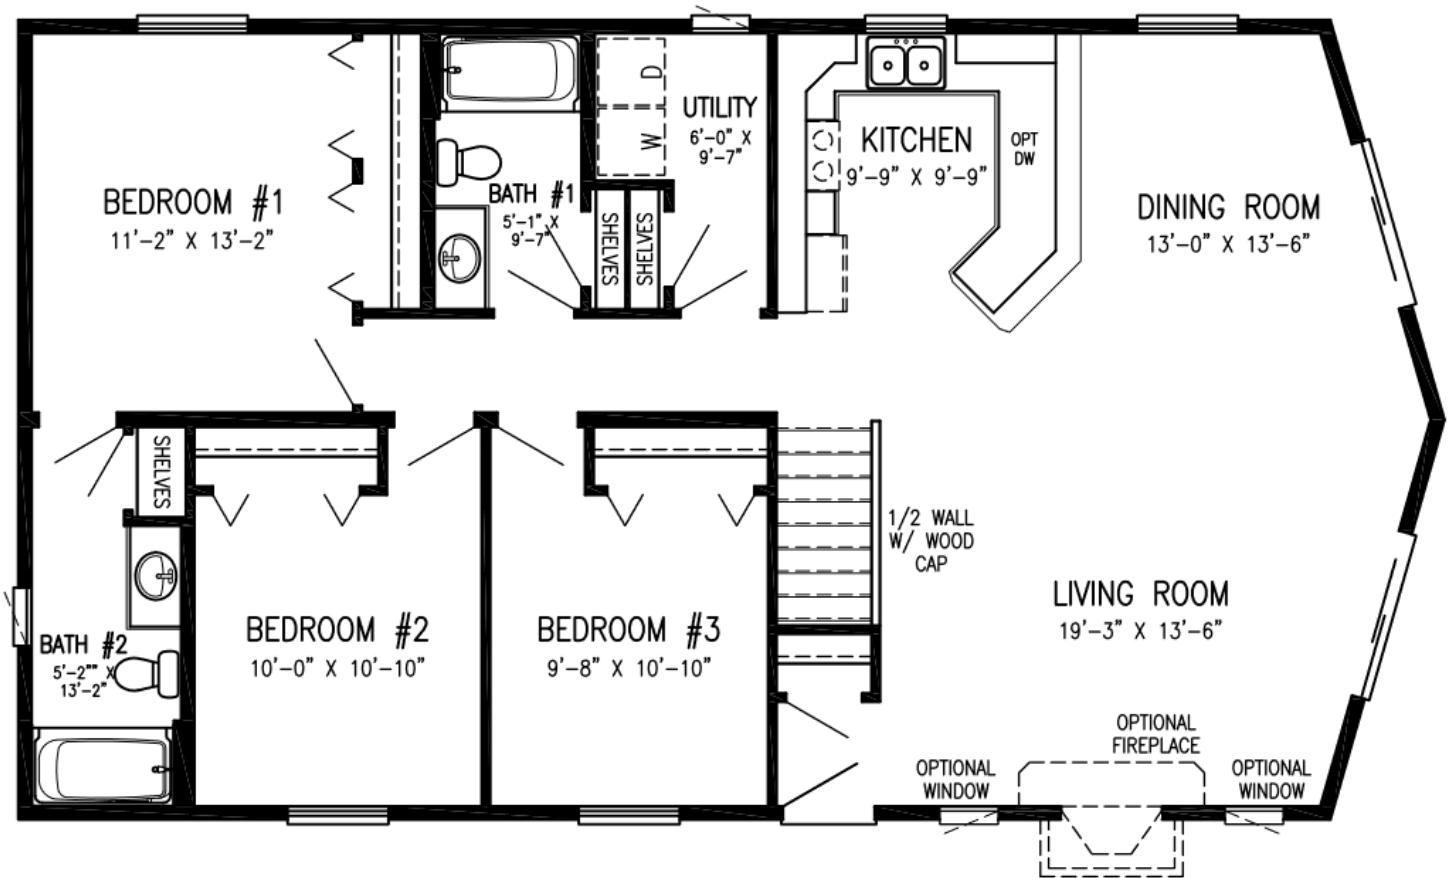

CATHEDRAL

sales@verticalworksinc.com
P:414.762.0950 | F:414.762.0955

3123 S. Memorial Dr. | Mt. Pleasant, WI 53403
101 Parr Ave. | Spicewood, TX 78669

VISIT US AT: VERTICALWORKSINC.COM