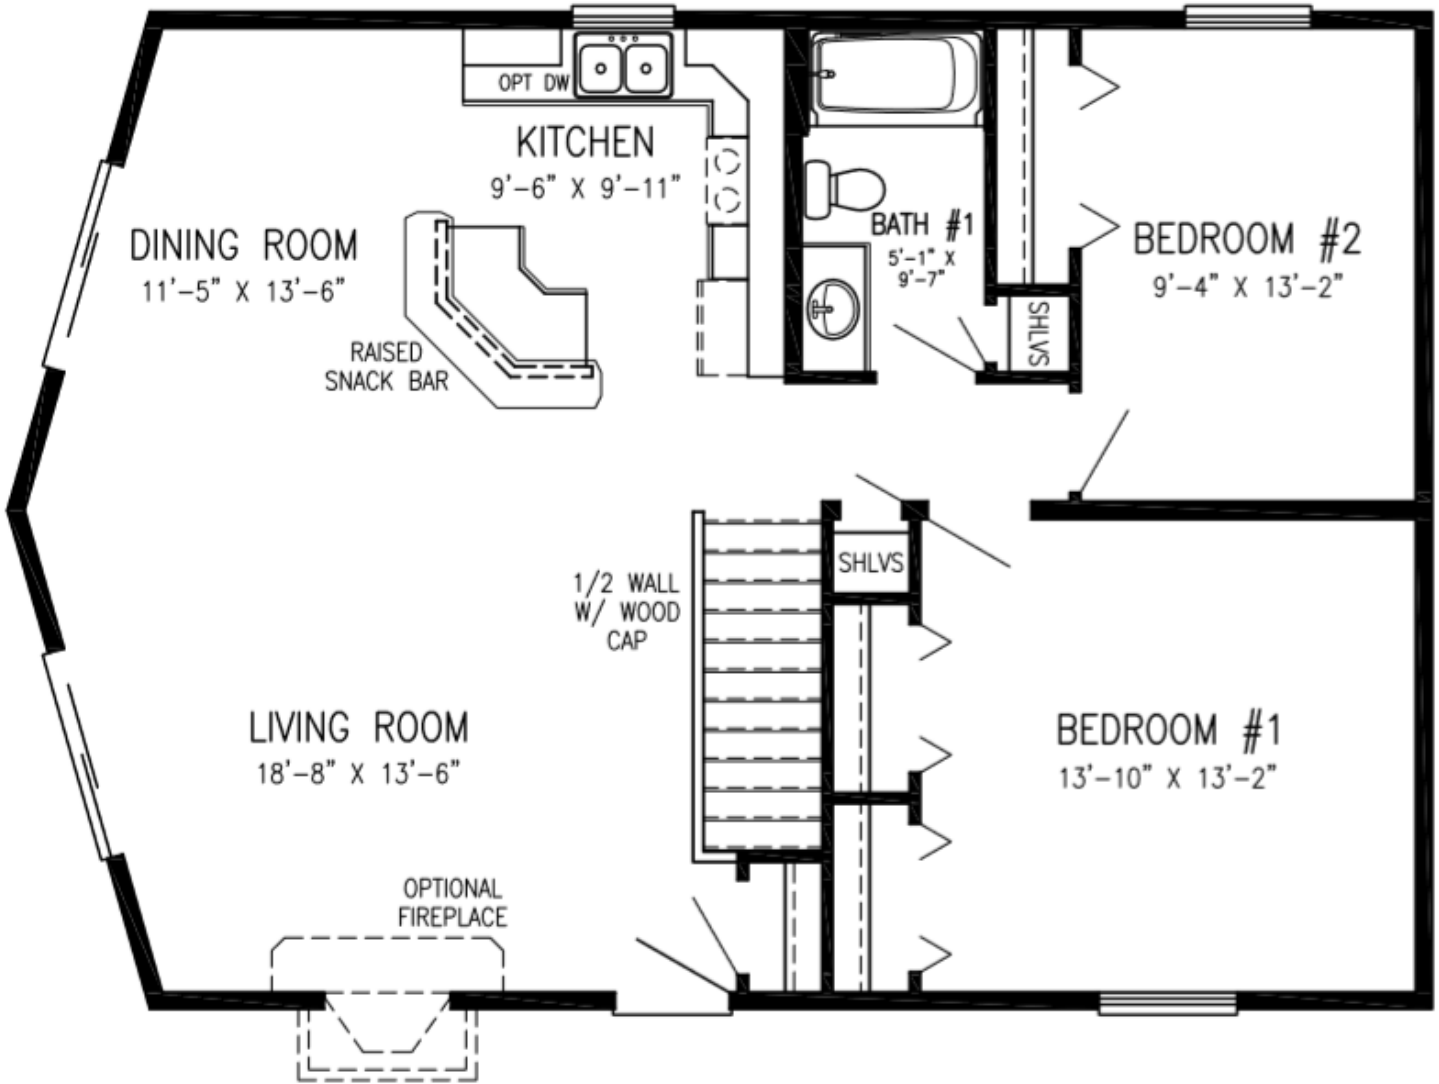

BECKMAN

sales@verticalworksinc.com
P:414.762.0950 | F:414.762.0955

3123 S. Memorial Dr. | Mt. Pleasant, WI 53403
101 Parr Ave. | Spicewood, TX 78669

VISIT US AT: VERTICALWORKSINC.COM