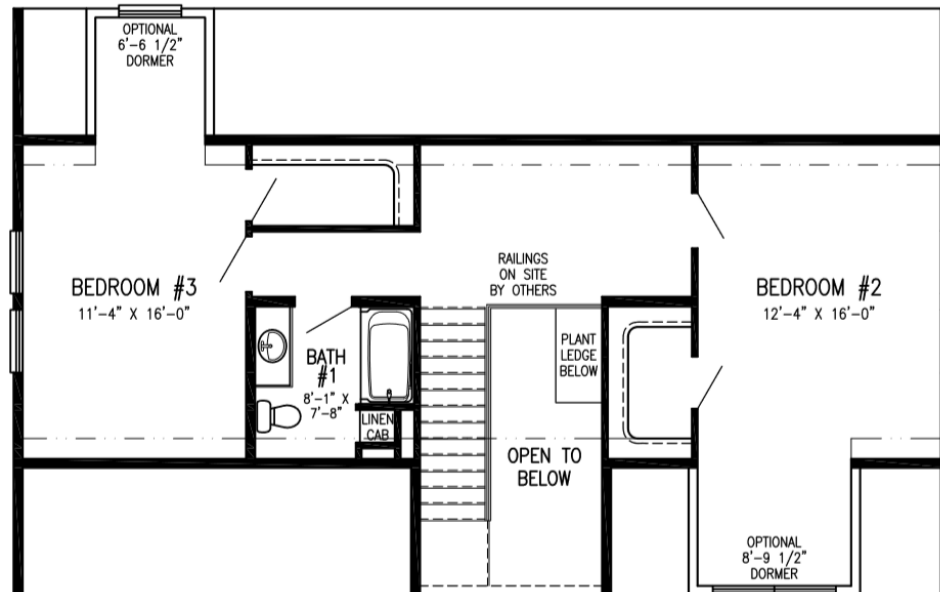

Second Floor

sales@verticalworksinc.com
P:414.762.0950 | F:414.762.0955

3123 S. Memorial Dr. | Mt. Pleasant, WI 53403
101 Parr Ave. | Spicewood, TX 78669

SHERWIN WILLIAMS

MERRILLAT CABINETS

VISIT US AT: VERTICALWORKSINC.COM