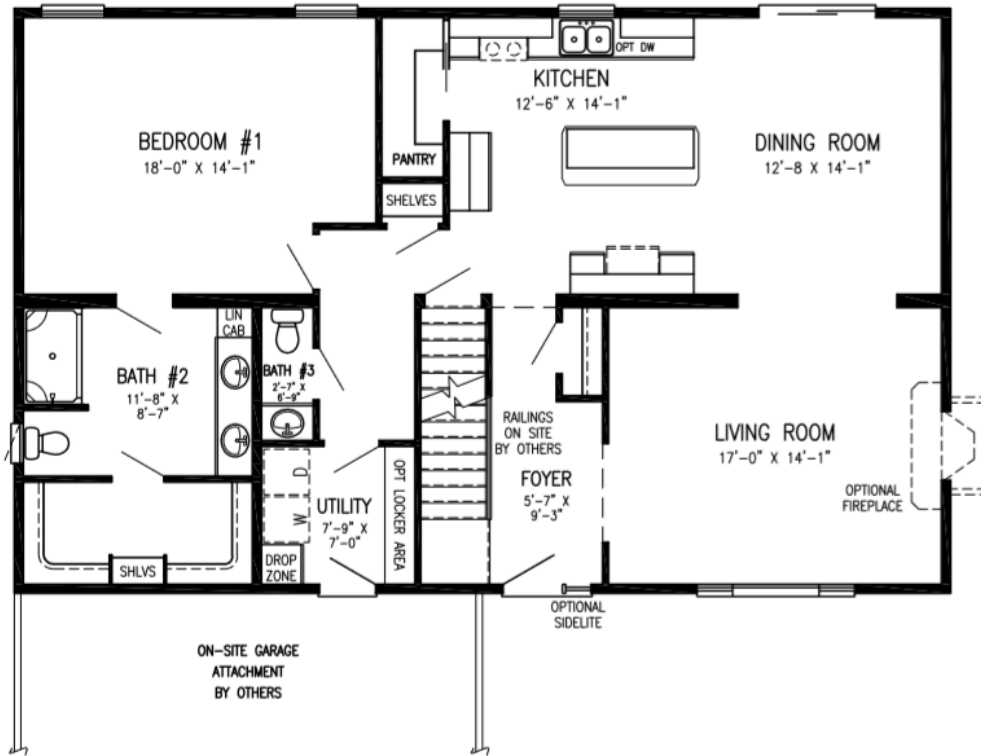

BAY SHORE

First Floor