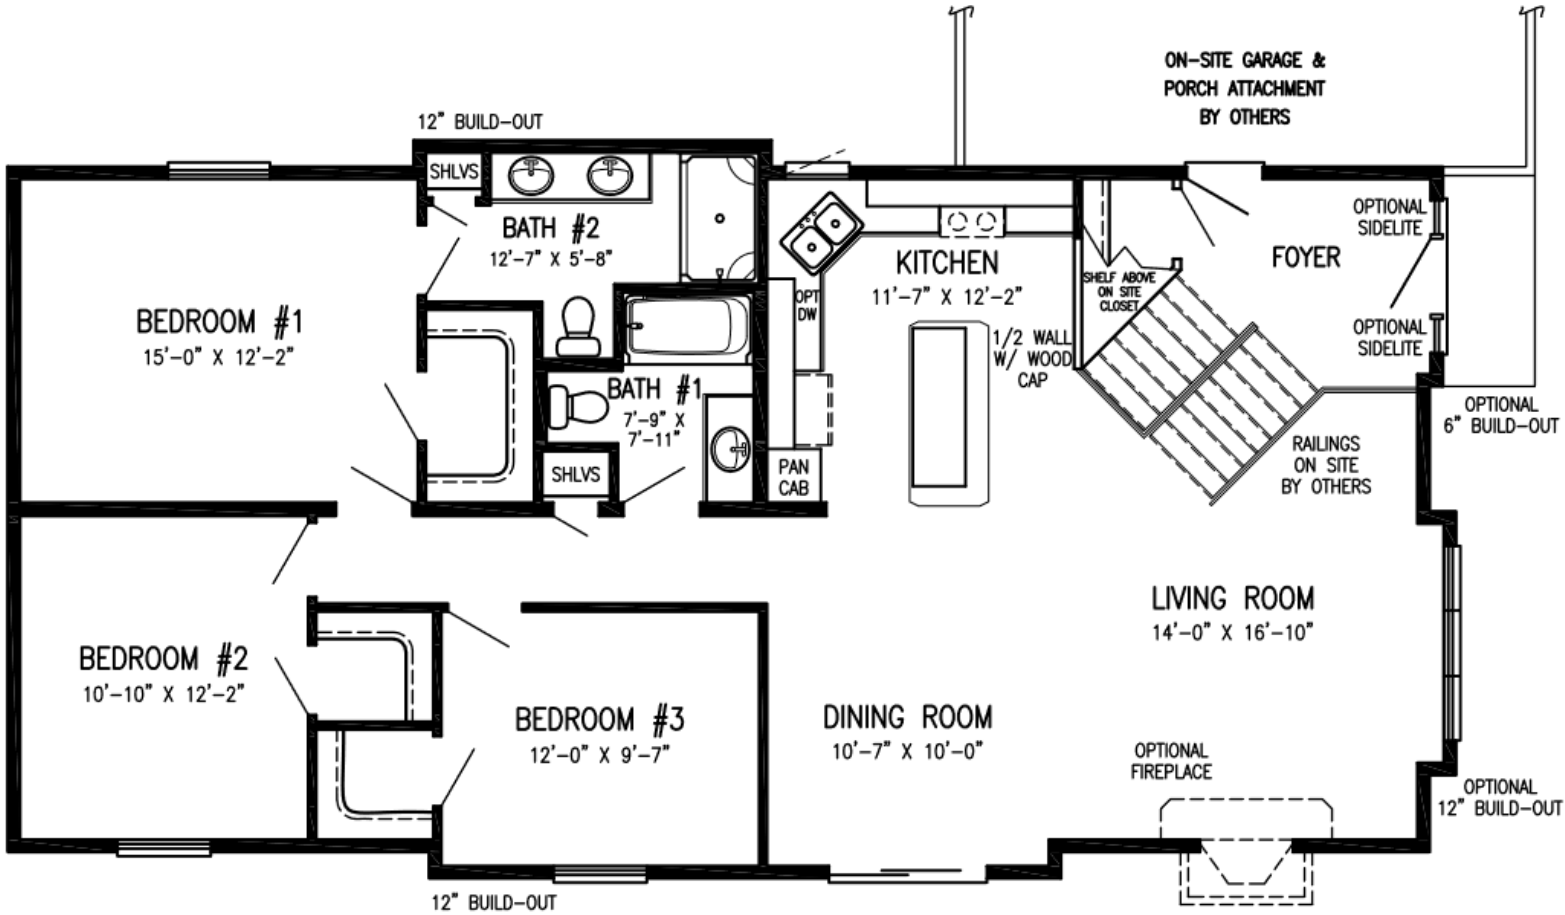

ANNA GENE

sales@verticalworksinc.com
P:414.762.0950 | F:414.762.0955

3123 S. Memorial Dr. | Mt. Pleasant, WI 53403
101 Parr Ave. | Spicewood, TX 78669

SHERWIN WILLIAMS

MERILLAT CABINETRY

VISIT US AT: VERTICALWORKSINC.COM