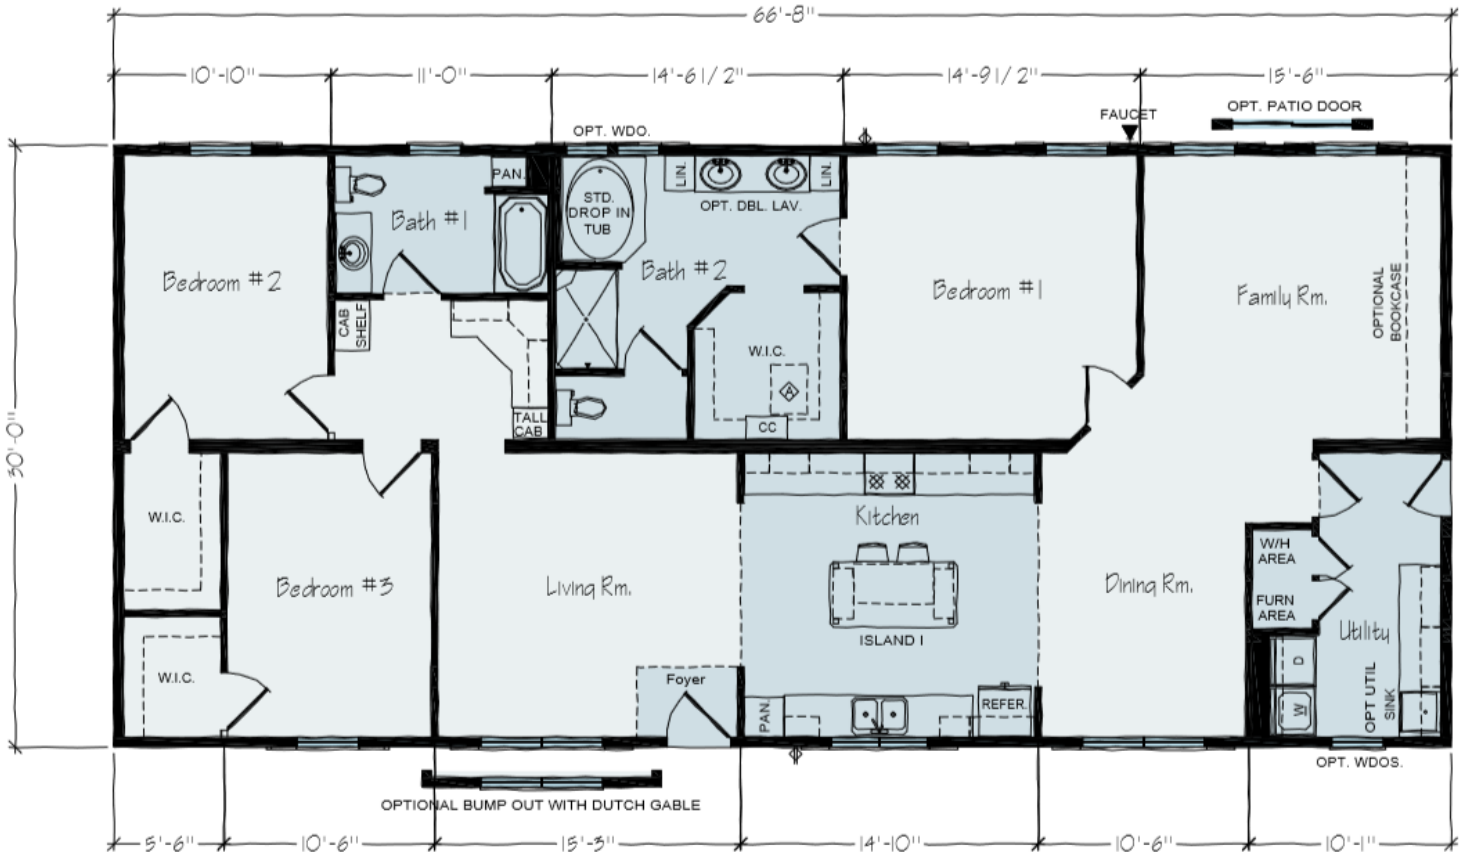

ADAMS

Optional Basement

sales@verticalworksinc.com
P:414.762.0950 | F:414.762.0955

3123 S. Memorial Dr. | Mt. Pleasant, WI 53403
101 Parr Ave. | Spicewood, TX 78669

VISIT US AT: VERTICALWORKSINC.COM