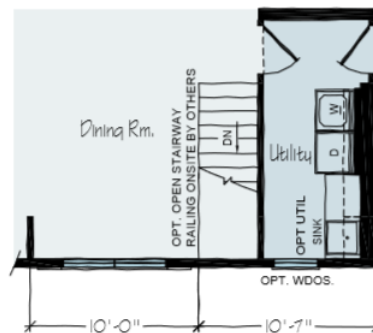

ADAMS

Optional Basement

sales@verticalworksinc.com
P:414.762.0950 | F:414.762.0955

3123 S. Memorial Dr. | Mt. Pleasant, WI 53403
101 Parr Ave. | Spicewood, TX 78669

VISIT US AT: VERTICALWORKSINC.COM