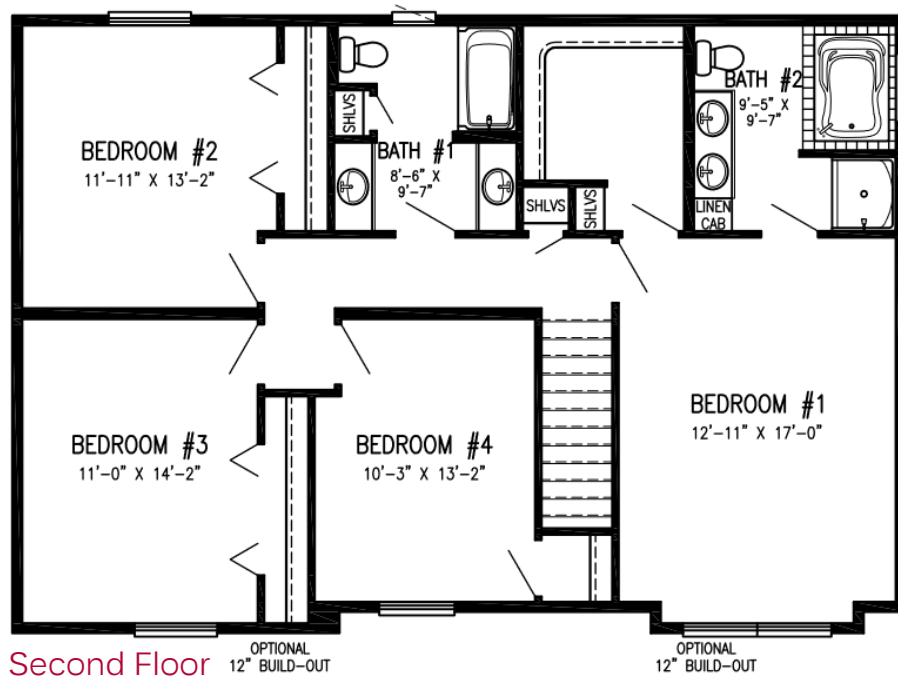

Second Floor

sales@verticalworksinc.com
P:414.762.0950 | F:414.762.0955

3123 S. Memorial Dr.
Mt Pleasant, WI 53403

SHERWIN WILLIAMS

MERRILLAT CABINETS

KOHLER

SCHLAGE

MASONITE

ZIPsystem

VISIT US AT: VERTICALWORKSINC.COM