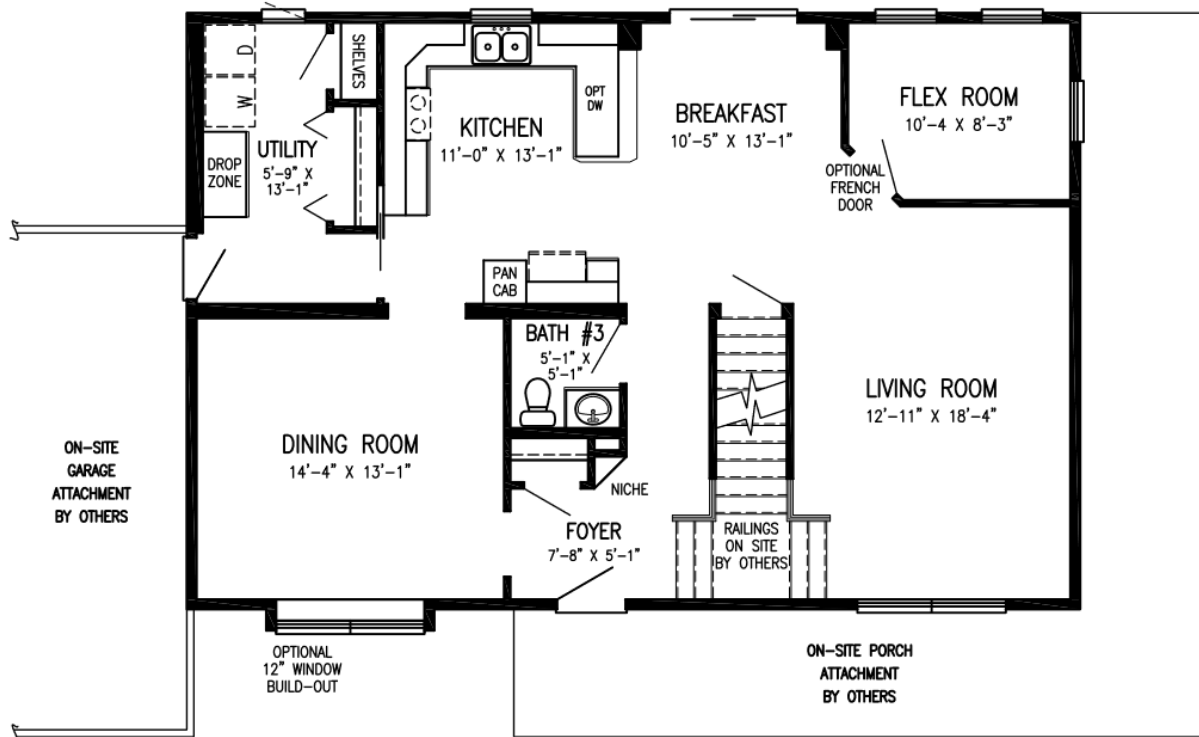

BRUNET

First Floor