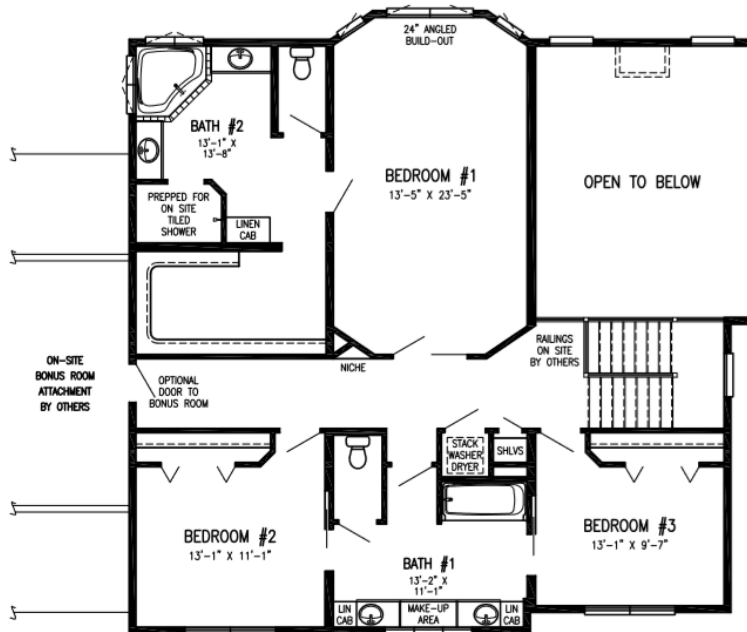

BIG FOOT BEACH

- Luxurious Private Master Bathroom
- Oversized Walk-in Closet
- Foyer with Entry Closet
- Fireplace
- Large Walk-in Pantry
- Kitchen Peninsula with Raised Snack Bar

3275 Sq. Ft. | 3 Bedrooms | 2.5 Bath

VISIT US AT: VERTICALWORKSINC.COM

BECOME A FAN OF VERTICAL WORKS, INC.

BIG FOOT BEACH

First Floor

Second Floor

sales@verticalworksinc.com
P:414.762.0950 | F:414.762.0955

3123 S. Memorial Dr.
Mt Pleasant, WI 53403