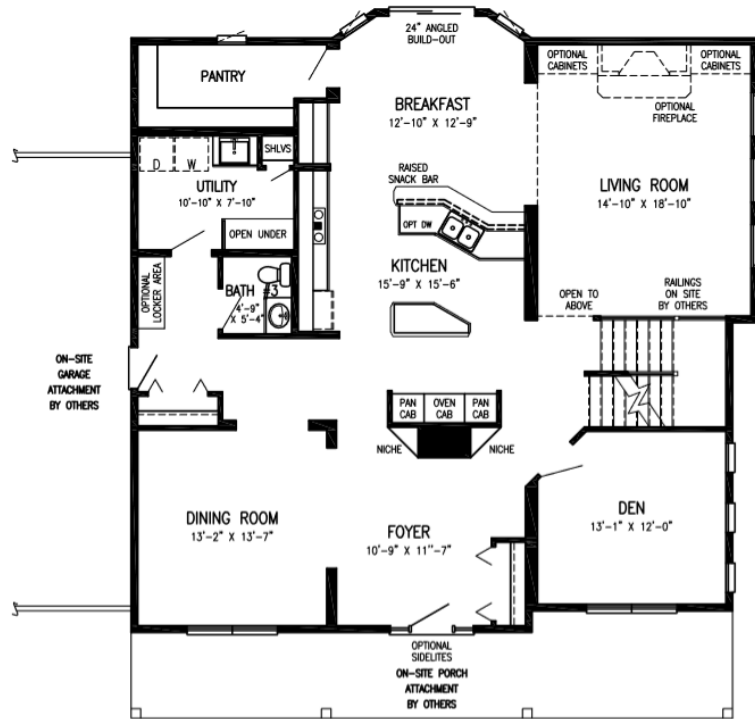

BIG FOOT BEACH

First Floor